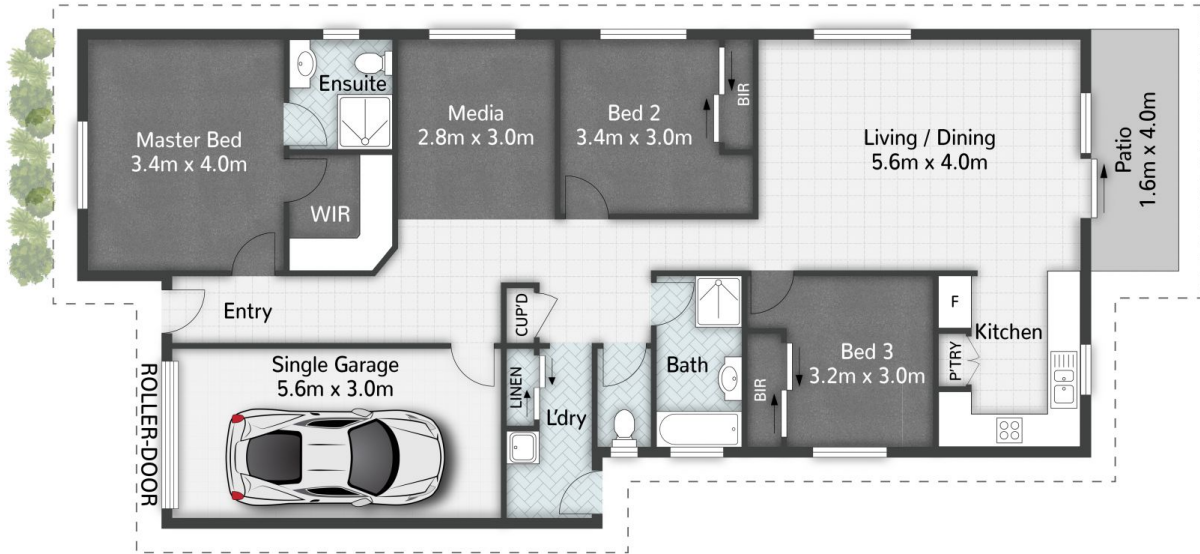

Robby Christanto | 0425 970 333
robby@eresidential.com.au

Ken Ardhiha | 0420 700 533
ken.ardhiha@eresidential.com.au

44 Meander Circuit **HOLMVIEW**

3 | 2 | 1 | 153m² | 250m²

All dimensions are approximate; they are subject to errors and inaccuracies and no liability will be accepted.
Plans are shown for marketing purposes only.

eresidential
honesty, integrity, family.