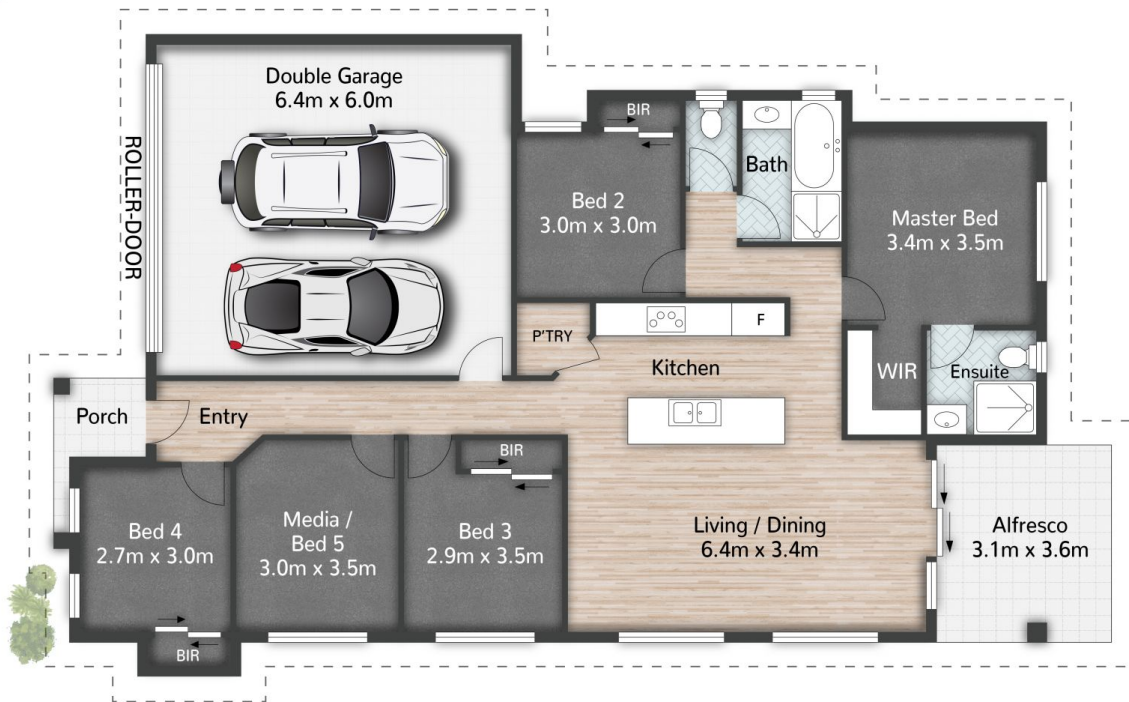

Robby Christanto | 0425 970 333
robby@eresidential.com.au

Ken Ardhiha | 0420 700 533
ken.ardhiha@eresidential.com.au

4 Centurion Circuit **HOLMVIEW**

4 | 2 | 2 | 171m² | 375m²

All dimensions are approximate; they are subject to errors and inaccuracies and no liability will be accepted. Plans are shown for marketing purposes only.

eresidential
honesty, integrity, family.