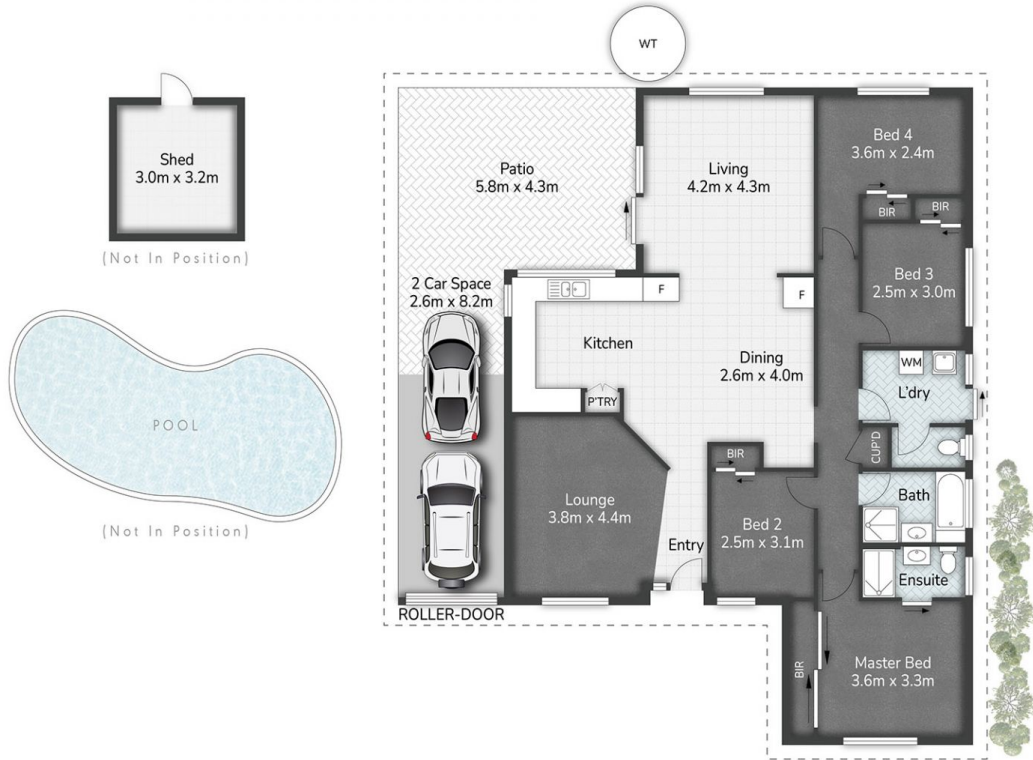

Price : \$ 735,000
Land Size : 826 sqm
View : <https://www.eresidential.com.au/7817174>

Robby Christanto
07 3521 5478

Welly Cendana
07 3521 5478

Robby Christanto | 0425 970 333
robby@eresidential.com.au

Welly Cendana | 0414 768 599
welly@eresidential.com.au

4 Moffatt Place **EDENS LANDING**

4 | 2 | 2 | 190m² | 826m²

All dimensions are approximate; they are subject to errors and inaccuracies and no liability will be accepted. Plans are shown for marketing purposes only.